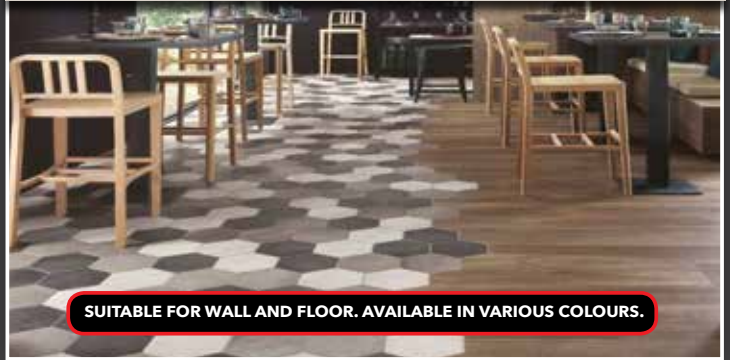

# Red Hot DEALS

LARGEST RANGE IN SOUTH AFRICA

CERAMIC WALL TILES

FROM  
**34**<sup>90</sup>  
m<sup>2</sup>

HEXAGON TILES

FROM  
**49**<sup>90</sup>  
m<sup>2</sup>

SUITABLE FOR WALL AND FLOOR. AVAILABLE IN VARIOUS COLOURS.

**1<sup>ST</sup>**

CERAMIC  
FLOOR TILES

FROM  
**64**<sup>90</sup>  
m<sup>2</sup>  
485 X 485 mm

WOOD  
PLANK TILES

FROM  
**69**<sup>90</sup>  
m<sup>2</sup>

**malls** tiles